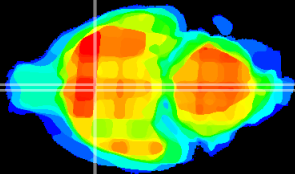

Coronal

Sagittal-R

Sagittal-L

ViBrism: CX22870  
Horizontal

MPA