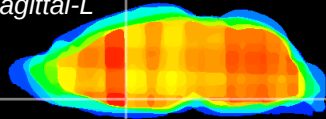

Coronal

Sagittal-R

Sagittal-L

ViBrism: CX22870  
Horizontal

MPA