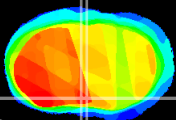

Coronal

Sagittal-R

Sagittal-L

ViBrism: CX22870  
Horizontal

MPA