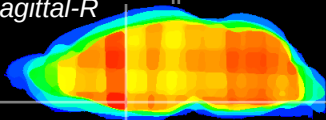

Coronal

Sagittal-R

Sagittal-L

ViBrism: CX22870  
Horizontal

MPA