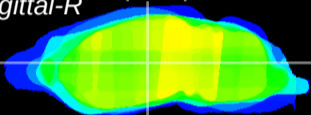

Coronal

Sagittal-R

Sagittal-L

ViBrism: CX22873
Horizontal

VPM/VPL