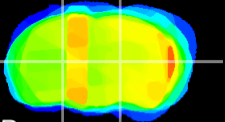

Coronal

Sagittal-R

Sagittal-L

ViBrism: CX22873
Horizontal

VPM/VPL