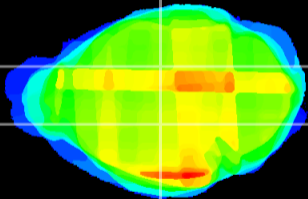

Coronal

Sagittal-R

Sagittal-L

ViBrism: CX22873
Horizontal

VPM/VPL