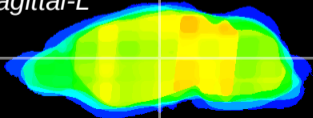

Coronal

Sagittal-R

Sagittal-L

ViBrism: CX22873
Horizontal

VPM/VPL