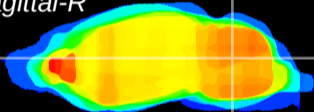

Coronal

Sagittal-R

Sagittal-L

ViBrism: CX22885
Horizontal

Cb nucleus