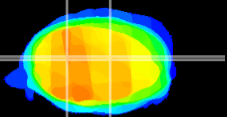

Coronal

Sagittal-R

Sagittal-L

ViBrism: CX22885
Horizontal

Cb nucleus