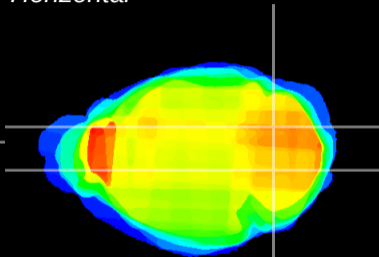

Coronal

Sagittal-R

Sagittal-L

ViBrism: CX22885
Horizontal

Cb nucleus