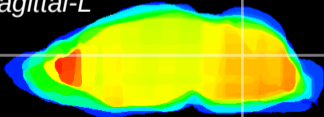

Coronal

Sagittal-R

Sagittal-L

ViBrism: CX22885
Horizontal

Cb nucleus