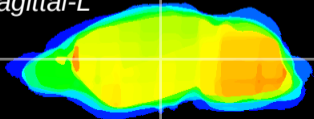

Coronal

Sagittal-R

Sagittal-L

ViBrism: CX22885
Horizontal

VPM/VPL