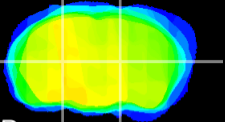

Coronal

Sagittal-R

Sagittal-L

ViBrism: CX22885
Horizontal

VPM/VPL