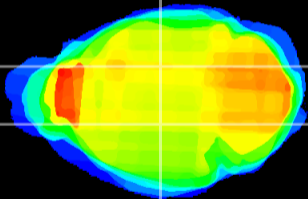

Coronal

Sagittal-R

Sagittal-L

ViBrism: CX22885
Horizontal

VPM/VPL