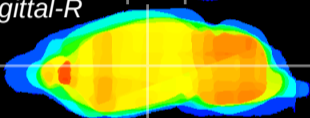

Coronal

Sagittal-R

Sagittal-L

ViBrism: CX22885
Horizontal

VPM/VPL