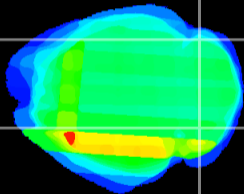

Coronal

Sagittal-R

Sagittal-L

ViBrism: CX22888
Horizontal

Cb lobe