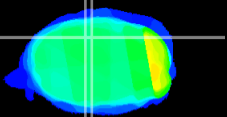

Coronal

Sagittal-R

Sagittal-L

ViBrism: CX22888
Horizontal

Cb vermis