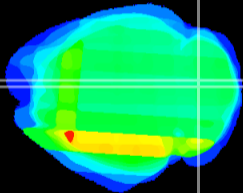

Coronal

Sagittal-R

Sagittal-L

ViBrism: CX22888
Horizontal

Cb vermis