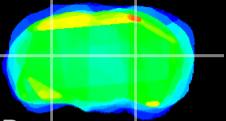

Coronal

Sagittal-R

Sagittal-L

ViBrism: CX22891
Horizontal

LG