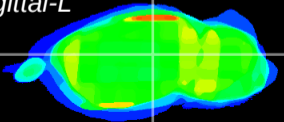

Coronal

Sagittal-R

Sagittal-L

ViBrism: CX22891
Horizontal

LG