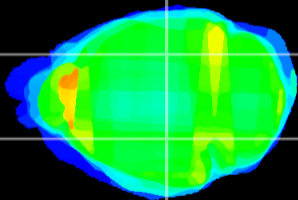

Coronal

Sagittal-R

Sagittal-L

ViBrism: CX22891
Horizontal

LG