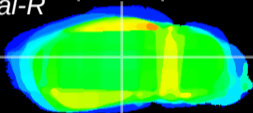

Coronal

Sagittal-R

Sagittal-L

ViBrism: CX22891
Horizontal

LG