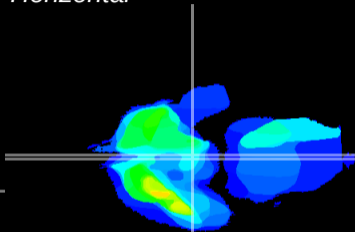

Coronal

Sagittal-R

Sagittal-L

ViBrism: CX22891
Horizontal

ME