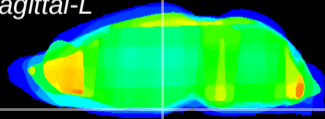

Coronal

Sagittal-R

Sagittal-L

ViBrism: CX22891
Horizontal

ME