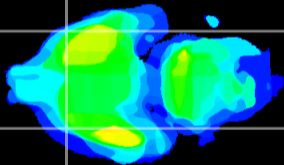

*Coronal*

*Sagittal-R*

*Sagittal-L*

ViBrism: CX22891  
*Horizontal*

Pir