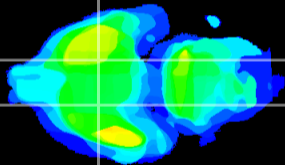

*Coronal*

*Sagittal-R*

*Sagittal-L*

ViBrism: CX22891  
*Horizontal*

S0