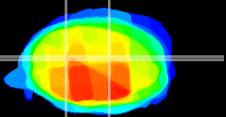

Coronal

Sagittal-R

Sagittal-L

ViBrism: CX22895
Horizontal

Cb nucleus