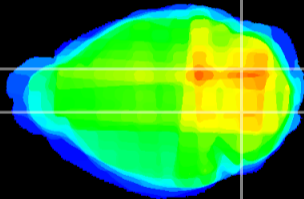

Coronal

Sagittal-R

Sagittal-L

ViBrism: CX22895
Horizontal

Cb nucleus