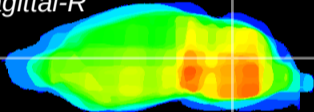

Coronal

Sagittal-R

Sagittal-L

ViBrism: CX22895
Horizontal

Cb nucleus