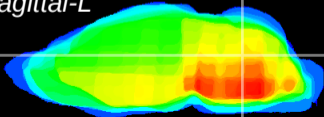

Coronal

Sagittal-R

Sagittal-L

ViBrism: CX22895
Horizontal

Cb nucleus