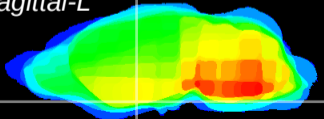

Coronal

Sagittal-R

Sagittal-L

ViBriSM: CX22895
Horizontal

S0