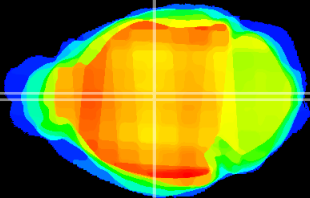

Coronal

Sagittal-R

Sagittal-L

ViBrism: CX22899
Horizontal

MD