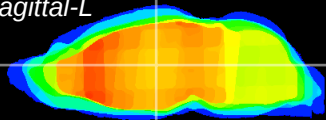

Coronal

Sagittal-R

Sagittal-L

ViBrism: CX22899
Horizontal

MD