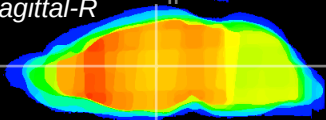

Coronal

Sagittal-R

Sagittal-L

ViBrism: CX22899
Horizontal

MD