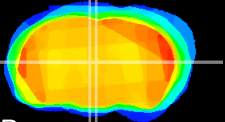

Coronal

Sagittal-R

Sagittal-L

ViBrism: CX22899
Horizontal

MD