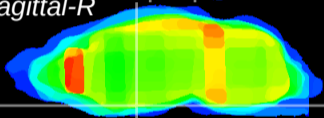

Coronal

Sagittal-R

Sagittal-L

ViBrism: CX22900
Horizontal

S0