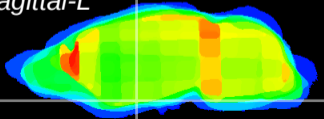

Coronal

Sagittal-R

Sagittal-L

ViBrism: CX22900
Horizontal

S0