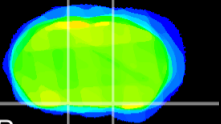

Coronal

Sagittal-R

Sagittal-L

ViBrism: CX22900
Horizontal

S0