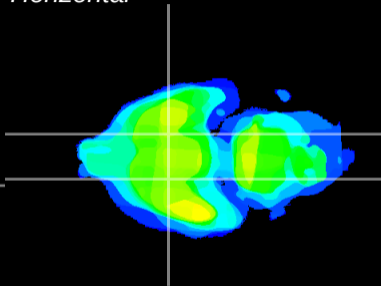

Coronal

Sagittal-R

Sagittal-L

ViBrism: CX22900
Horizontal

S0