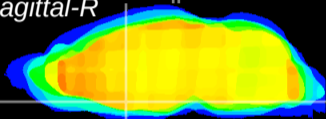

Coronal

Sagittal-R

Sagittal-L

ViBrism: CX22903
Horizontal

MPA