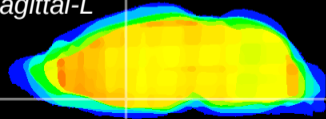

Coronal

Sagittal-R

Sagittal-L

ViBrism: CX22903
Horizontal

MPA