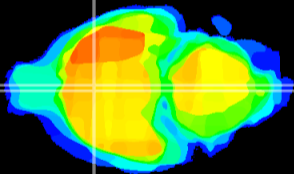

Coronal

Sagittal-R

Sagittal-L

ViBrism: CX22903
Horizontal

MPA