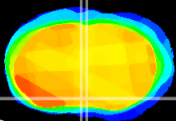

Coronal

Sagittal-R

Sagittal-L

ViBrism: CX22903
Horizontal

MPA