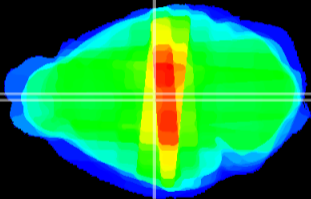

Coronal

Sagittal-R

Sagittal-L

ViBrism: CX22910
Horizontal

MD