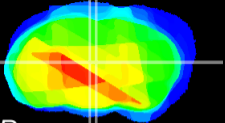

Coronal

Sagittal-R

Sagittal-L

ViBrism: CX22910
Horizontal

MD