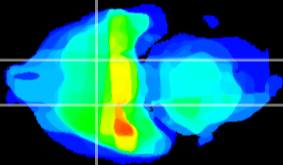

Coronal

Sagittal-R

Sagittal-L

ViBrism: CX22910
Horizontal

S0