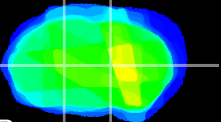

Coronal

Sagittal-R

Sagittal-L

ViBrism: CX22910
Horizontal

VA/VL