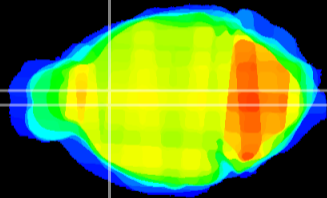

Coronal

Sagittal-R

Sagittal-L

ViBrism: CX22911
Horizontal

LS