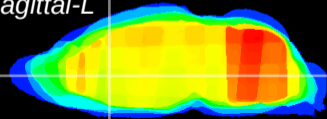

Coronal

Sagittal-R

Sagittal-L

ViBrism: CX22911
Horizontal

LS