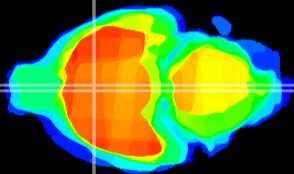

Coronal

Sagittal-R

Sagittal-L

ViBrism: CX22912
Horizontal

MPA