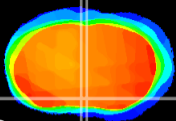

Coronal

Sagittal-R

Sagittal-L

ViBrism: CX22912
Horizontal

MPA