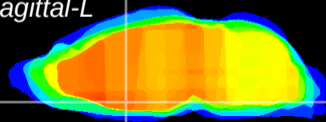

Coronal

Sagittal-R

Sagittal-L

ViBrism: CX22912
Horizontal

MPA