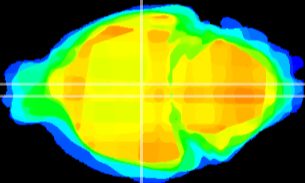

Coronal

Sagittal-R

Sagittal-L

ViBrism: CX22913
Horizontal

DM