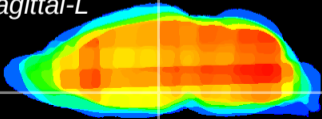

Coronal

Sagittal-R

Sagittal-L

ViBrism: CX22913
Horizontal

DM