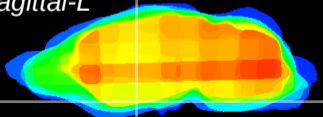

Coronal

Sagittal-R

Sagittal-L

ViBrism: CX22913
Horizontal

S0