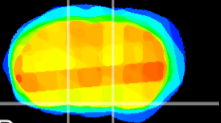

Coronal

Sagittal-R

Sagittal-L

ViBrism: CX22913
Horizontal

S0