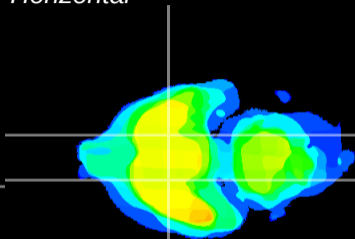

Coronal

Sagittal-R

Sagittal-L

ViBrism: CX22913
Horizontal

S0