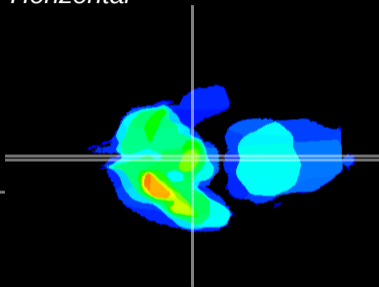

Coronal

Sagittal-R

Sagittal-L

ViBrism: CX22915
Horizontal

ME