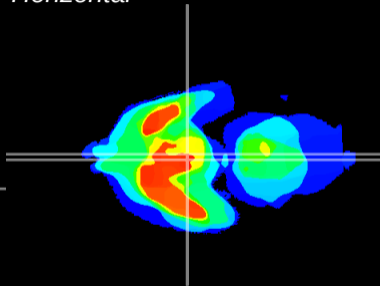

Coronal

Sagittal-R

Sagittal-L

ViBrism: CX22921
Horizontal

Arc