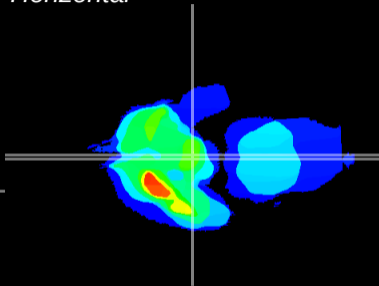

Coronal

Sagittal-R

Sagittal-L

ViBrism: CX22921
Horizontal

ME