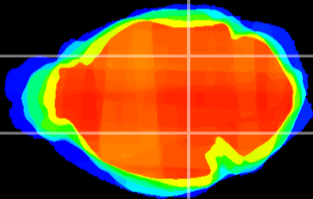

Coronal

Sagittal-R

Sagittal-L

ViBrism: CX22921
Horizontal

MG