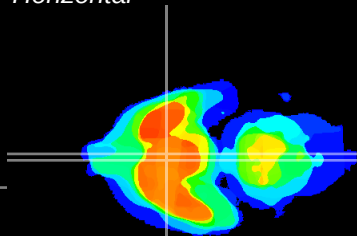

Coronal

Sagittal-R

Sagittal-L

ViBriSM: CX22924
Horizontal

SCN