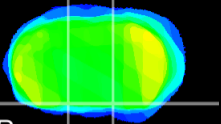

Coronal

Sagittal-R

Sagittal-L

ViBrism: CX22925
Horizontal

S0