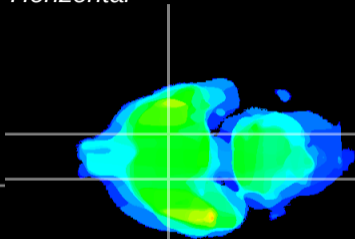

Coronal

Sagittal-R

Sagittal-L

ViBrism: CX22925
Horizontal

S0