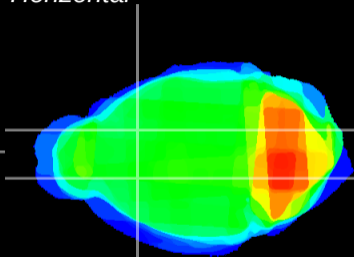

Coronal

Sagittal-R

Sagittal-L

ViBrism: CX22929
Horizontal

CPU medial