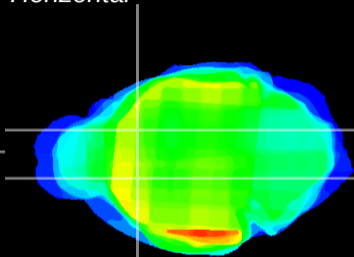

Coronal

Sagittal-R

Sagittal-L

ViBris: CX22948
Horizontal

CPU medial