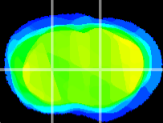

Coronal

Sagittal-R

Sagittal-L

ViBris: CX22948
Horizontal

CPU medial