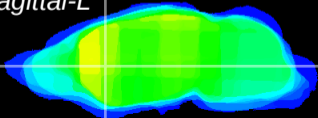

Coronal

Sagittal-R

Sagittal-L

ViBris: CX22948
Horizontal

CPU medial