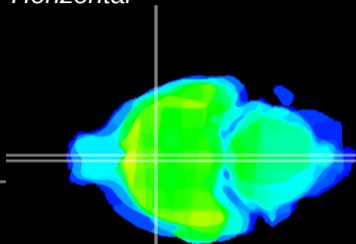

Coronal

Sagittal-R

Sagittal-L

ViBrism: CX22948
Horizontal

MPA