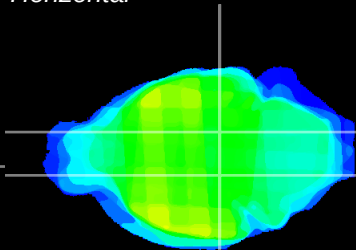

Coronal

Sagittal-R

Sagittal-L

ViBrism: CX22966
Horizontal

SN