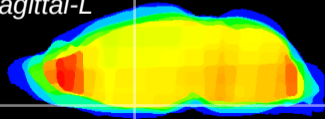

Coronal

Sagittal-R

Sagittal-L

ViBrism: CX22972
Horizontal

SCN