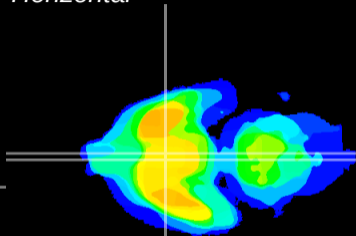

Coronal

Sagittal-R

Sagittal-L

ViBrism: CX22972
Horizontal

SCN