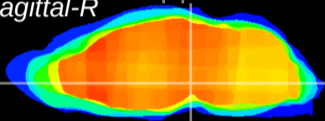

Coronal

Sagittal-R

Sagittal-L

ViBrism: CX22974
Horizontal

VTA