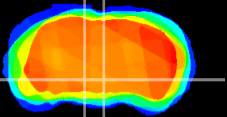

Coronal

Sagittal-R

Sagittal-L

ViBrism: CX22974
Horizontal

VTA