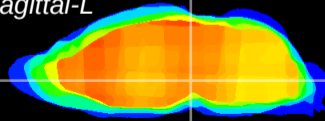

Coronal

Sagittal-R

Sagittal-L

ViBrism: CX22974
Horizontal

VTA