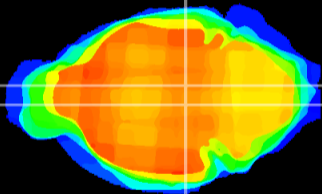

Coronal

Sagittal-R

Sagittal-L

ViBrism: CX22974
Horizontal

VTA