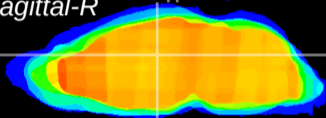

Coronal

Sagittal-R

Sagittal-L

ViBrism: CX22975
Horizontal

Hb