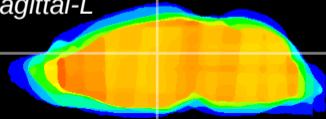

Coronal

Sagittal-R

Sagittal-L

ViBrism: CX22975
Horizontal

Hb