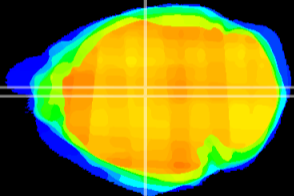

Coronal

Sagittal-R

Sagittal-L

ViBrism: CX22975
Horizontal

Hb