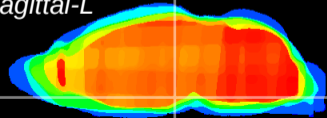

Coronal

Sagittal-R

Sagittal-L

ViBrism: CX22983
Horizontal

M