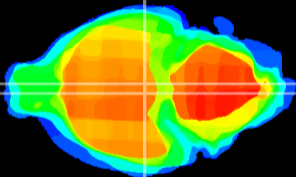

Coronal

Sagittal-R

Sagittal-L

ViBrism: CX22983
Horizontal

M