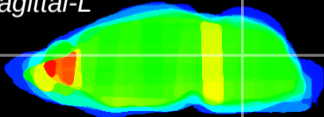

Coronal

Sagittal-R

Sagittal-L

ViBrism: CX22986
Horizontal

Cb nucleus