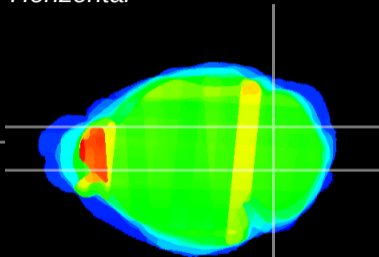

Coronal

Sagittal-R

Sagittal-L

ViBrism: CX22986
Horizontal

Cb nucleus