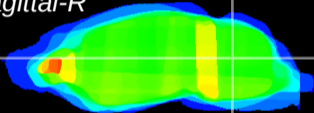

Coronal

Sagittal-R

Sagittal-L

ViBrism: CX22986
Horizontal

Cb nucleus