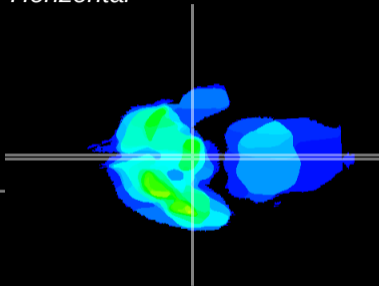

Coronal

Sagittal-R

Sagittal-L

ViBrism: CX22998
Horizontal

ME