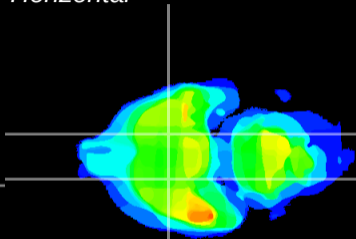

Coronal

Sagittal-R

Sagittal-L

ViBrism: CX22998
Horizontal

S0