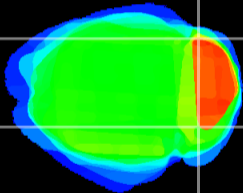

Coronal

Sagittal-R

Sagittal-L

ViBriSm: CX23000
Horizontal

Cb lobe