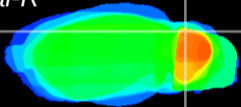

Coronal

Sagittal-R

Sagittal-L

ViBriSm: CX23000
Horizontal

Cb lobe