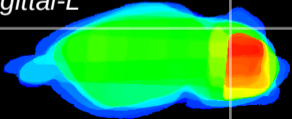

Coronal

Sagittal-R

Sagittal-L

ViBriSm: CX23000
Horizontal

Cb lobe