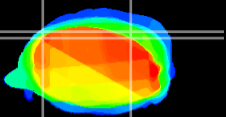

Coronal

Sagittal-R

Sagittal-L

ViBriSm: CX23000
Horizontal

Cb lobe