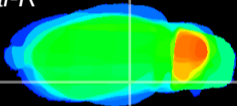

Coronal

Sagittal-R

Sagittal-L

ViBrism: CX23000
Horizontal

ventral S