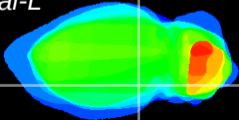

Coronal

Sagittal-R

Sagittal-L

ViBrism: CX23000
Horizontal

ventral S