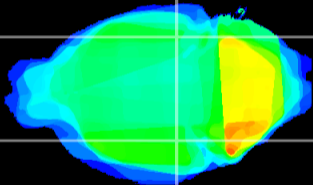

Coronal

Sagittal-R

Sagittal-L

ViBrism: CX23000
Horizontal

ventral S