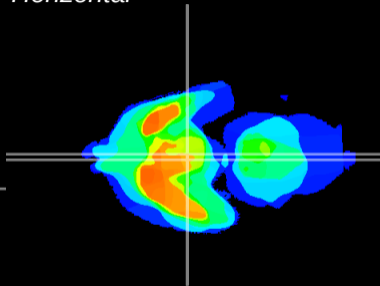

Coronal

Sagittal-R

Sagittal-L

ViBrism: CX23001
Horizontal

Arc