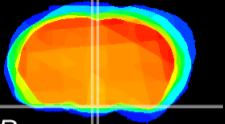

Coronal

Sagittal-R

Sagittal-L

ViBrism: CX23001
Horizontal

Arc