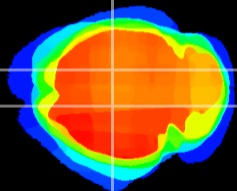

Coronal

Sagittal-R

Sagittal-L

ViBrism: CX23001
Horizontal

CA1