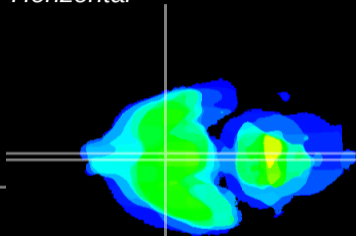

Coronal

Sagittal-R

Sagittal-L

ViBrism: CX23012
Horizontal

SCN