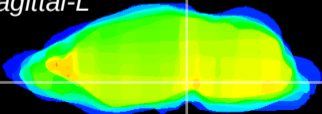

Coronal

Sagittal-R

Sagittal-L

ViBrism: CX23014
Horizontal

SN