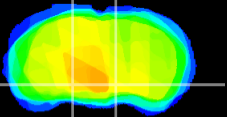

Coronal

Sagittal-R

Sagittal-L

ViBrism: CX23014
Horizontal

SN