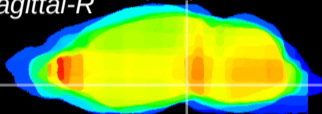

Coronal

Sagittal-R

Sagittal-L

ViBrism: CX23014
Horizontal

SN