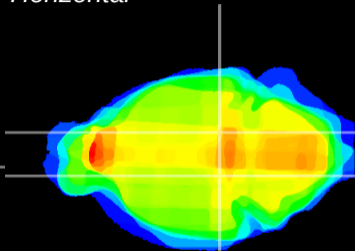

Coronal

Sagittal-R

Sagittal-L

ViBrism: CX23014
Horizontal

SN