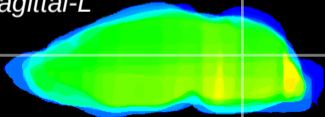

Coronal

Sagittal-R

Sagittal-L

ViBrism: CX23015
Horizontal

Cb nucleus