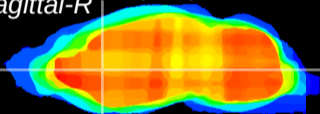

Coronal

Sagittal-R

Sagittal-L

ViBrism: CX23022
Horizontal

CPU medial