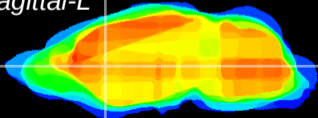

Coronal

Sagittal-R

Sagittal-L

ViBrism: CX23022
Horizontal

CPU medial