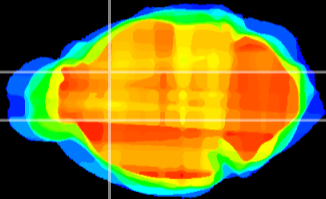

Coronal

Sagittal-R

Sagittal-L

ViBrism: CX23022
Horizontal

CPU medial