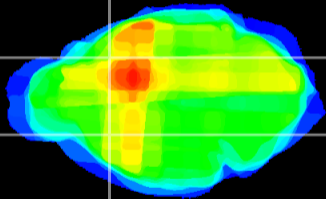

Coronal

Sagittal-R

Sagittal-L

ViBrism: CX23023
Horizontal

CPU lateral