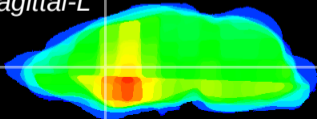

Coronal

Sagittal-R

Sagittal-L

ViBrism: CX23023
Horizontal

CPU medial