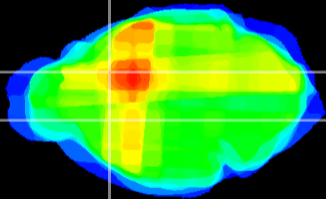

Coronal

Sagittal-R

Sagittal-L

ViBrism: CX23023
Horizontal

CPU medial