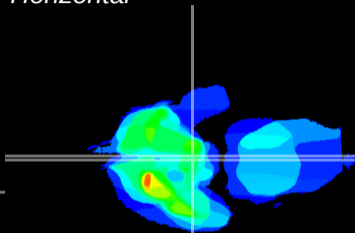

Coronal

Sagittal-R

Sagittal-L

ViBrism: CX23032
Horizontal

ME