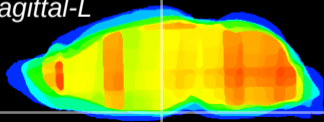

Coronal

Sagittal-R

Sagittal-L

ViBrism: CX23032
Horizontal

ME